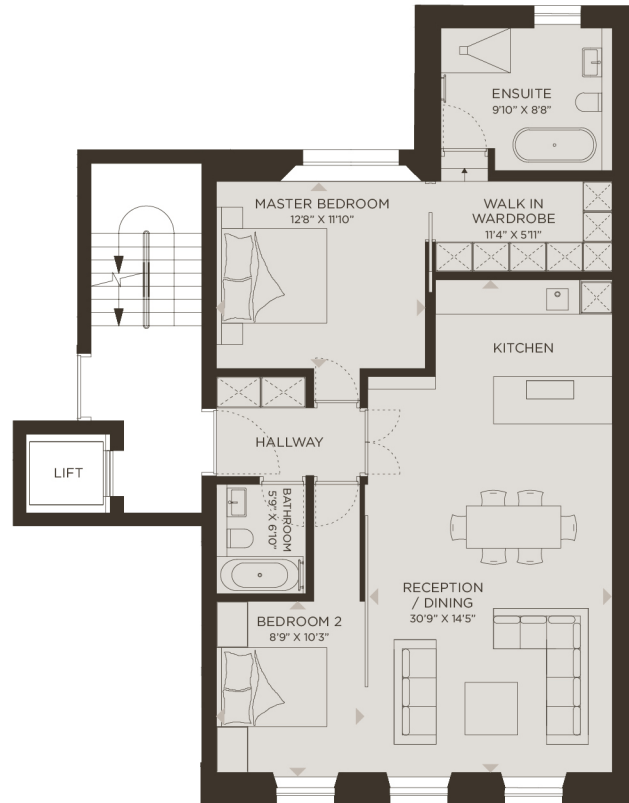

Apartment 7

2 BEDROOM LATERAL APARTMENT

APPROX. AREA
992 SQ. FT. (92.2 SQ. M.)
SECOND FLOOR

MAX. CEILING HEIGHT

8'0" / 8'6"

(2.45 M. / 2.62 M.)