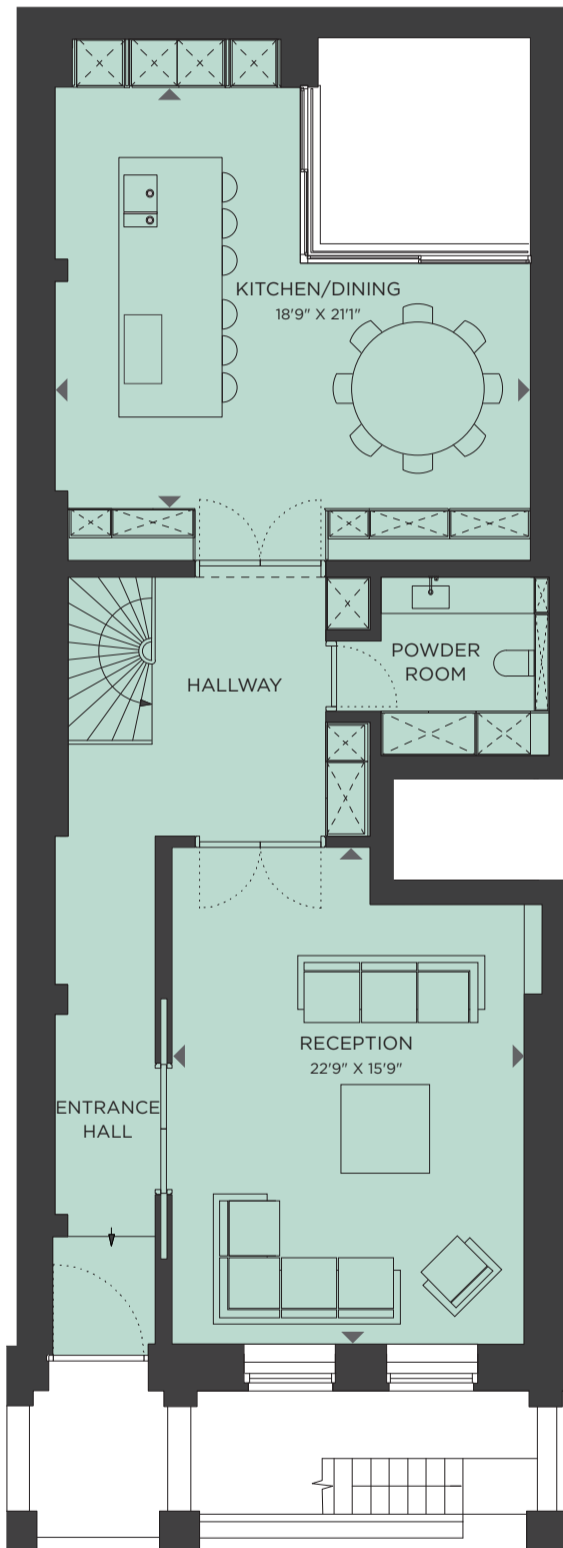

Apartment I

2 BEDROOM DUPLEX APARTMENT

APPROX. AREA
1,647 SQ. FT. (153 SQ. M.)

LOWER GROUND FLOOR

GROUND FLOOR

MAX. CEILING HEIGHT
8'8" / 8'10" / 9'10"
(2.64 M. / 2.7 M. / 3.0 M.)