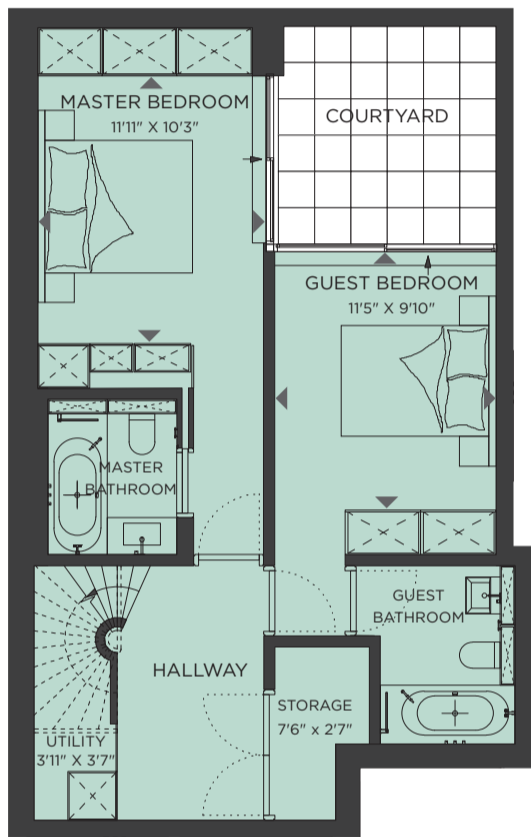

Apartment I

2 BEDROOM DUPLEX APARTMENT

APPROX. AREA
1,647 SQ. FT. (153 SQ. M.)

LOWER GROUND FLOOR

GROUND FLOOR

MAX. CEILING HEIGHT
8'8" / 8'10" / 9'10"
(2.64 M. / 2.7 M. / 3.0 M.)