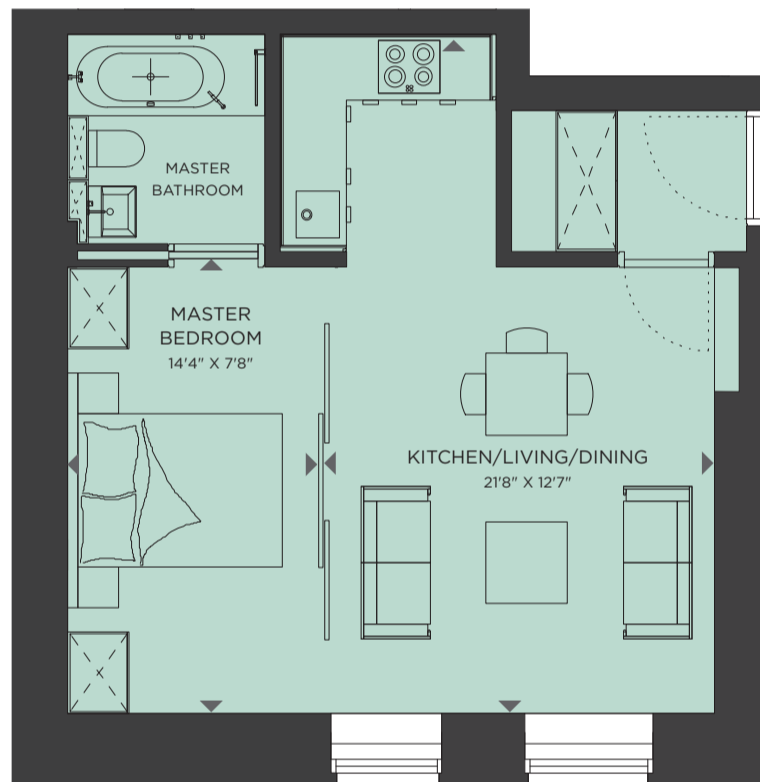

Apartment 2

1 BEDROOM LATERAL APARTMENT

APPROX. AREA
434 SQ. FT. (40 SQ. M.)

LOWER GROUND FLOOR

N

MAX. CEILING HEIGHT

8'3"

(2.53 M.)