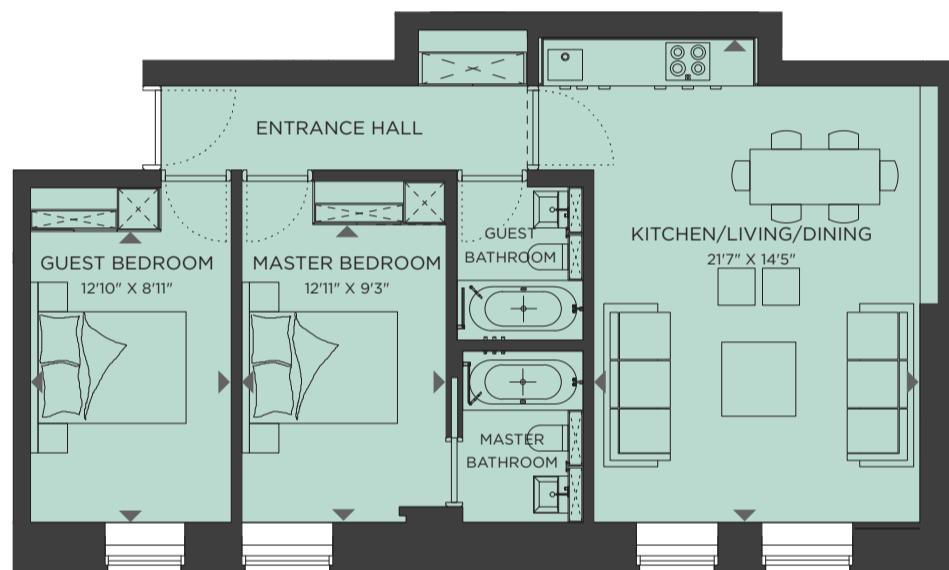

Apartment 3

2 BEDROOM LATERAL APARTMENT

APPROX. AREA
763 SQ. FT. (70 SQ. M.)

LOWER GROUND FLOOR

N

MAX. CEILING HEIGHT

8'3"

(2.53 M.)