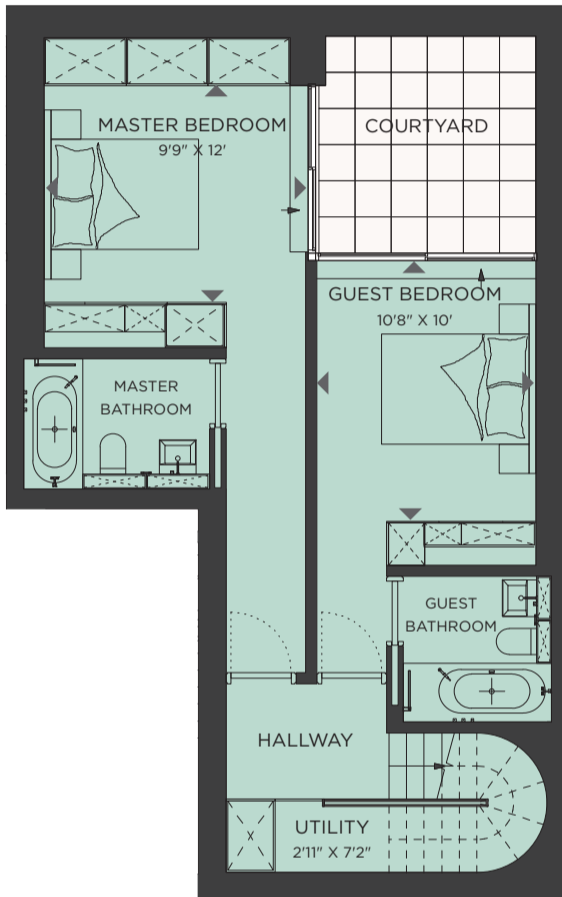

Apartment 4

2 BEDROOM DUPLEX APARTMENT

APPROX. AREA
1,469 SQ. FT. (136 SQ. M.)

LOWER GROUND FLOOR

GROUND FLOOR

N

MAX. CEILING HEIGHT

8'8" / 8'10" / 9'10"

(2.64 M. / 2.7 M. / 3.0 M.)