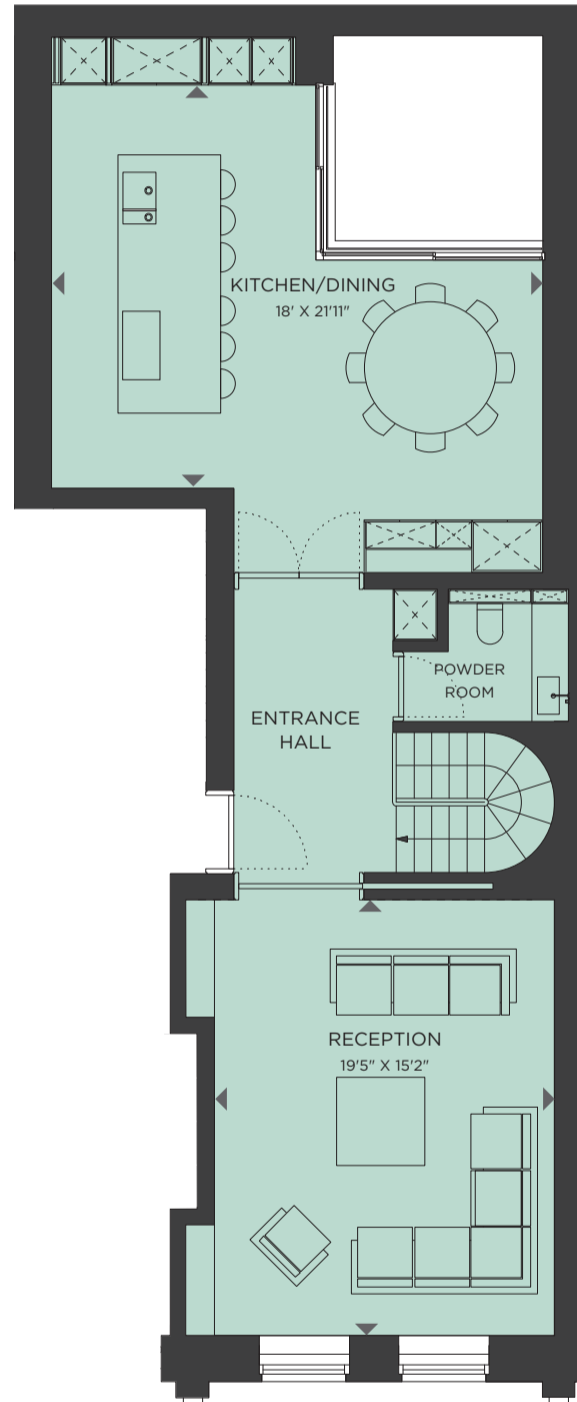

Apartment 4

2 BEDROOM DUPLEX APARTMENT

APPROX. AREA
1,469 SQ. FT. (136 SQ. M.)

LOWER GROUND FLOOR

GROUND FLOOR

N

MAX. CEILING HEIGHT

8'8" / 8'10" / 9'10"

(2.64 M. / 2.7 M. / 3.0 M.)